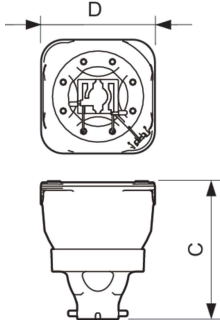

Product data

| General Information | |
|--|----------------------------------|
| Operating Position | UNIVERSAL [Any or Universal (U)] |
| Life to 50% Failures (Nom) | 1,500 hour(s) |
| Life to 50% Failures entertainment cycle (Nom) | 4,000 hour(s) |
| Light Technical | |
| Color Code | 2 |
| Luminous Flux | 25,000 lm |
| Chromaticity Coordinate X (Nom) | 297 |
| Chromaticity Coordinate Y (Nom) | 303 |
| Correlated Color Temperature (Nom) | 7800 K |
| Arc Length O (Nom) | 1.2 mm |

| Operating and Electrical | |
|--------------------------|--------------------------|
| Power Consumption | 480 W |
| Controls and Dimming | |
| Dimmable | Yes |
| Mechanical and Housing | |
| Net Weight (Piece) | 138.000 g |
| Product Data | |
| Order product name | MSD Silver 480W LL 1CT/8 |
| Full product name | MSD Silver 480W LL 1CT/8 |
| Full product code | 692234199970300 |

| | |
|---------------------------------|---------------|
| Numerator - Packs per outer box | 8 |
| EAN/UPC - Case | 6922341993312 |

Dimensional drawing

| Product | D (max) | O | C (max) |
|--------------------------|---------|--------|---------|
| MSD Silver 480W LL 1CT/8 | 58.5 mm | 1.2 mm | 72 mm |