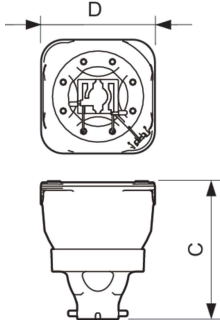

Product data

General Information	
Operating Position	UNIVERSAL [Any or Universal (U)]
Life to 50% Failures (Nom)	1,500 hour(s)
Life to 50% Failures entertainment cycle (Nom)	2,000 hour(s)
Light Technical	
Color Code	2
Luminous Flux	23,000 lm
Chromaticity Coordinate X (Nom)	300
Chromaticity Coordinate Y (Nom)	300
Correlated Color Temperature (Nom)	8000 K
Arc Length O (Nom)	1 mm

Dimensional drawing

Product	D (max)	O	C (max)
MSD Silver 420W LL/8	58.5 mm	1 mm	70 mm