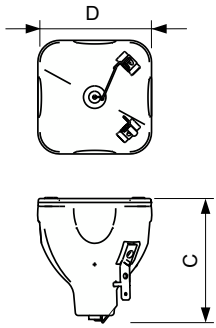

Arc Length O (Nom)	1.3 mm
Operating and Electrical	
Power Consumption	350 W
Controls and Dimming	
Dimmable	Yes
Mechanical and Housing	
Net Weight (Piece)	101.000 g

Product Data	
Order product name	MSD Silver 350W 1CT/8

### Dimensional drawing

Product	D (max)	O	C (max)
MSD Silver 350W 1CT/8	58.5 mm	1.3 mm	66.4 mm