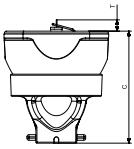

Operating and Electrical	
Power Consumption	550 W
Controls and Dimming	
Dimmable	Yes
Mechanical and Housing	
Net Weight (Piece)	108.000 g

Product Data	
Order product name	MSD Platinum 500L Flex 1CT/8
Full product name	MSD Platinum 500L Flex 1CT/8
Full product code	692234199966600

### Dimensional drawing

Product	D (max)	O	C (max)
MSD Platinum 500L Flex 1CT/8	54.5 mm	1.4 mm	60 mm