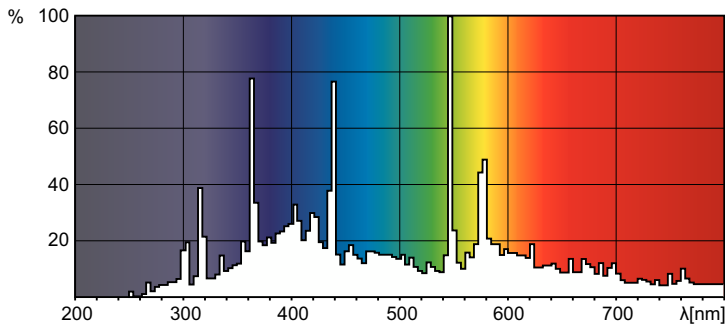

MSD Platinum (Touring/Stage)

Full product name	MSD Platinum 200 Flex 1CT/8
Full product code	871869680813900
Order code	928495705314
Material Nr. (12NC)	928495705314
Numerator - Quantity Per Pack	1

EAN/UPC - Product/Case	8718696808139
Numerator - Packs per outer box	8
EAN/UPC - Case	8718696808146

Dimensional drawing

Product	D (max)	O	C (max)	T
MSD Platinum 200 Flex 1CT/8	56.5 mm	0.8 mm	60 mm	7 mm

Photometric data

Spectral Power Distribution Colour - MSD Platinum 200 Flex 1CT/8