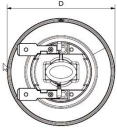

Product data

General Information	
Cap-Base	-
Operating Position	UNIVERSAL [Any or Universal (U)]
Life to 50% Failures (Nom)	2,000 hour(s)
Life to 50% Failures entertainment cycle (Nom)	6,000 hour(s)
Light Technical	
Color Code	2
Luminous Flux	14,000 lm
Chromaticity Coordinate X (Nom)	0.300
Chromaticity Coordinate Y (Nom)	0.305
Correlated Color Temperature (Nom)	7800 K

Arc Length O (Nom)	0.8 mm
Operating and Electrical	
Power Consumption	240 W
Controls and Dimming	
Dimmable	Yes
Mechanical and Housing	
Net Weight (Piece)	71.200 g
Product Data	
Order product name	MSD Platinum 200 Flex 1CT/8

Dimensional drawing

Product	D (max)	O	C (max)	T
MSD Platinum 200 Flex 1CT/8	56.5 mm	0.8 mm	60 mm	7 mm

Photometric data

Spectral Power Distribution Colour - MSD Platinum 200 Flex 1CT/8