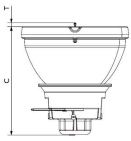

MSD Platinum (Touring/Stage)

Full product name	MSD Platinum 200 Flex 1CT/8
Full product code	871869680813900
Order code	928495705314
Material Nr. (12NC)	928495705314
Numerator - Quantity Per Pack	1

EAN/UPC - Product/Case	8718696808139
Numerator - Packs per outer box	8
EAN/UPC - Case	8718696808146

Dimensional drawing