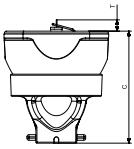

Operating and Electrical	
Power Consumption	550 W

Controls and Dimming	
Dimmable	Yes

Mechanical and Housing	
Net Weight (Piece)	108.000 g

Product Data	
Order product name	MSD Platinum 25 R 1CT/8
Full product name	MSD Platinum 25 R 1CT/8
Full product code	871869961403400

Dimensional drawing

Product	D (max)	O	C (max)
MSD Platinum 25 R 1CT/8	54.5 mm	1.4 mm	60 mm

Photometric data

Spectral Power Distribution Colour - MSD Platinum 25 R 1CT/8