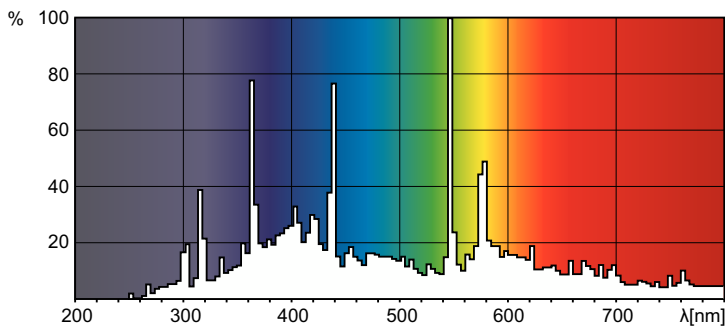

Product data

General Information	
Operating Position	UNIVERSAL [Any or Universal (U)]
Life to 50% Failures (Nom)	1,500 hour(s)

Light Technical	
Color Code	2
Luminous Flux	26,000 lm
Chromaticity Coordinate X (Nom)	297
Chromaticity Coordinate Y (Nom)	303
Correlated Color Temperature (Nom)	8000 K
Arc Length O (Nom)	1.4 mm

Dimensional drawing

Product	D (max)	O	C (max)
MSD Platinum 25 R 1CT/8	54.5 mm	1.4 mm	60 mm

Photometric data

Spectral Power Distribution Colour - MSD Platinum 25 R 1CT/8