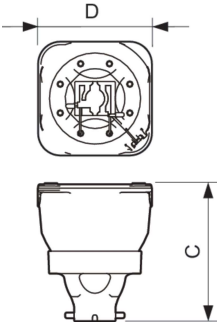

Product data

General Information	
Life to 50% Failures (Nom)	2,000 hour(s)
Light Technical	
Color Code	2
Luminous Flux	23,000 lm
Chromaticity Coordinate X (Nom)	297
Chromaticity Coordinate Y (Nom)	303
Correlated Color Temperature (Nom)	8000 K
Operating and Electrical	
Power Consumption	420 W

Controls and Dimming	
Dimmable	Yes
Mechanical and Housing	
Net Weight (Piece)	138.000 g
Product Data	
Order product name	MSD Platinum 19 R LL UNP/24
Full product name	MSD Platinum 19 R LL UNP/24
Full product code	692234195927100
Order code	928498705308
Material Nr. (12NC)	928498705308
Numerator - Quantity Per Pack	1

MSD Platinum (Touring/Stage)

EAN/UPC - Product/Case	6922341959271
Numerator - Packs per outer box	24
EAN/UPC - Case	6922341959288

Dimensional drawing

Product	D	C
MSD Platinum 19 R LL UNP/24	58.5 mm	72 mm