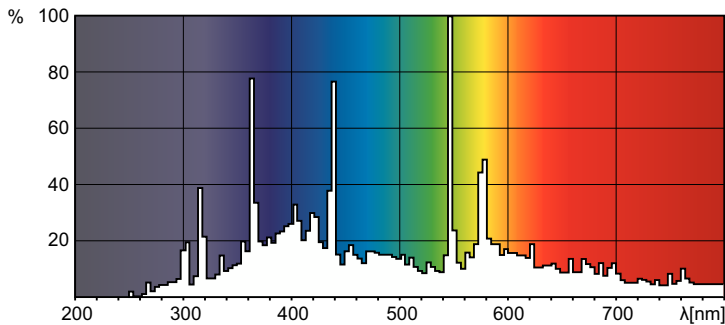

Dimensional drawing

Product	D (max)	O	C (max)
MSD Platinum 15 R 1CT/8	58.5 mm	1.3 mm	66.4 mm

Photometric data

Spectral Power Distribution Colour - MSD Platinum 15 R 1CT/8