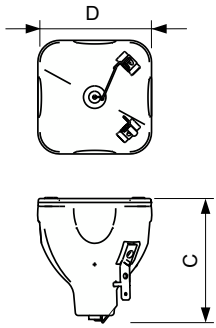

Product data

General Information	
Cap-Base	-
Operating Position	UNIVERSAL [Any or Universal (U)]
Life to 50% Failures (Nom)	2,000 hour(s)
Light Technical	
Color Code	2
Luminous Flux (Min)	11,000 lm
Luminous Flux	13,500 lm
Chromaticity Coordinate X (Nom)	299
Chromaticity Coordinate Y (Nom)	303
Correlated Color Temperature (Nom)	8000 K
Color rendering index (CRI)	-

Arc Length O (Nom)	1.3 mm
Operating and Electrical	
Power Consumption	300 W
Controls and Dimming	
Dimmable	Yes
Mechanical and Housing	
Net Weight (Piece)	0.100 kg
Product Data	
Order product name	MSD Platinum 15 R 1CT/8

Dimensional drawing

Product	D (max)	O	C (max)
MSD Platinum 15 R 1CT/8	58.5 mm	1.3 mm	66.4 mm

Photometric data

Spectral Power Distribution Colour - MSD Platinum 15 R 1CT/8