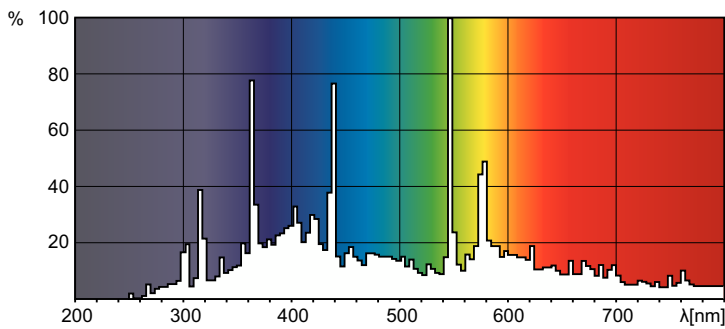

Product data

General Information	
Cap-Base	-
Operating Position	UNIVERSAL [Any or Universal (U)]
Life to 50% Failures (Nom)	2,000 hour(s)
Light Technical	
Color Code	2
Luminous Flux	12,350 lm
Chromaticity Coordinate X (Nom)	0.300
Chromaticity Coordinate Y (Nom)	0.315
Correlated Color Temperature (Nom)	7800 K
Arc Length O (Nom)	1.0 mm

Dimensional drawing

Product	D (max)	T (max)	O	C (max)
MSD Platinum 14 R 1CT/8	51.5 mm	6.8 mm	0.95 mm	57.1 mm

Photometric data

Spectral Power Distribution Colour - MSD Platinum 14 R 1CT/8