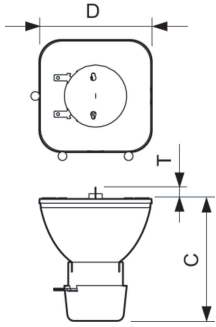

Product data

General Information	
Cap-Base	-
Operating Position	UNIVERSAL [Any or Universal (U)]
Life to 50% Failures (Nom)	2,000 hour(s)
Light Technical	
Color Code	2
Luminous Flux	12,350 lm
Chromaticity Coordinate X (Nom)	0.300
Chromaticity Coordinate Y (Nom)	0.315
Correlated Color Temperature (Nom)	7800 K
Arc Length O (Nom)	1.0 mm

Dimensional drawing

Product	D (max)	T (max)	O	C (max)
MSD Platinum 14 R 1CT/8	51.5 mm	6.8 mm	0.95 mm	57.1 mm

Photometric data

Spectral Power Distribution Colour - MSD Platinum 14 R 1CT/8