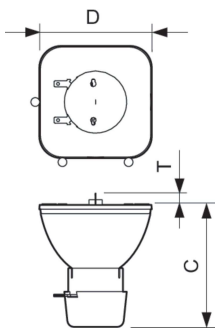

Product data

General Information	
Cap-Base	-
Operating Position	UNIVERSAL [Any or Universal (U)]
Life to 50% Failures (Nom)	2,000 hour(s)
Life to 50% Failures entertainment cycle (Nom)	6,000 hour(s)
Light Technical	
Color Code	2
Luminous Flux (Min)	15,000 lm
Luminous Flux	17,100 lm
Chromaticity Coordinate X (Nom)	303
Chromaticity Coordinate Y (Nom)	309
Correlated Color Temperature (Nom)	7800 K

Arc Length O (Nom)	0.95 mm
Operating and Electrical	
Power Consumption	260 W
Controls and Dimming	
Dimmable	Yes
Mechanical and Housing	
Net Weight (Piece)	72.000 g
Product Data	
Order product name	MSD Platinum 12 R LL 1CT/8

Dimensional drawing

Product	D (max)	T (max)	O	C (max)
MSD Platinum 12 R LL 1CT/8	51.5 mm	6.8 mm	0.95 mm	57.1 mm

Photometric data

Spectral Power Distribution Colour - MSD Platinum 12 R LL 1CT/8