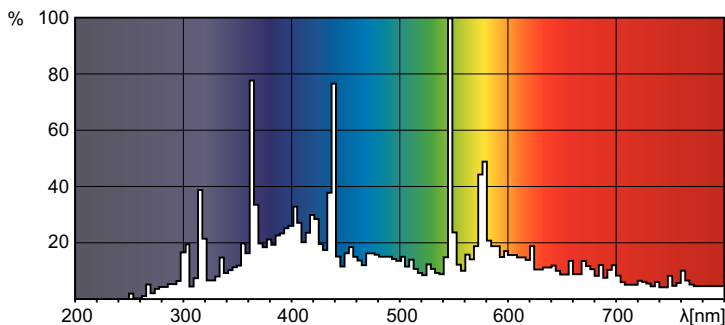

Dimensional drawing

Product	D (max)	T (max)	O	C (max)
MSD Platinum 12 R LL 1CT/8	51.5 mm	6.8 mm	0.95 mm	57.1 mm

Photometric data

Spectral Power Distribution Colour - MSD Platinum 12 R LL 1CT/8