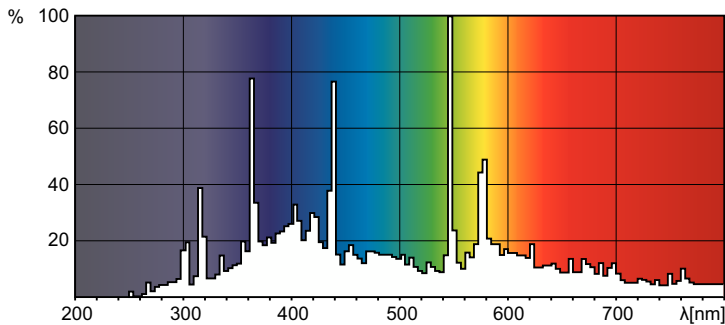

Product data

General Information	
Cap-Base	-
Operating Position	UNIVERSAL [Any or Universal (U)]
Life to 50% Failures (Nom)	3,000 hour(s)

Light Technical	
Color Code	2
Luminous Flux (Min)	7,100 lm
Luminous Flux	7,950 lm
Chromaticity Coordinate X (Nom)	300
Chromaticity Coordinate Y (Nom)	300
Correlated Color Temperature (Nom)	8000 K
Color rendering index (CRI)	-

Dimensional drawing

Product	D (max)	T (max)	O	C (max)
MSD Platinum 5 R 1CT/8	51.4 mm	6.8 mm	1.0 mm	57.1 mm

Photometric data

Spectral Power Distribution Colour - MSD Platinum 5 R 1CT/8