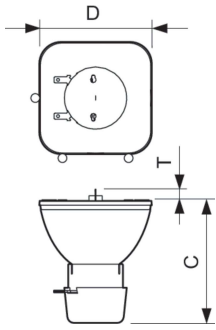

Arc Length O (Nom)	1.0 mm
--------------------	--------

Operating and Electrical	
Power Consumption	189 W

Controls and Dimming	
Dimmable	Yes

Mechanical and Housing	
Net Weight (Piece)	0.120 kg

Product Data	
Order product name	MSD Platinum 5 R 1CT/8

Dimensional drawing

Product	D (max)	T (max)	O	C (max)
MSD Platinum 5 R 1CT/8	51.4 mm	6.8 mm	1.0 mm	57.1 mm

Photometric data

Spectral Power Distribution Colour - MSD Platinum 5 R 1CT/8