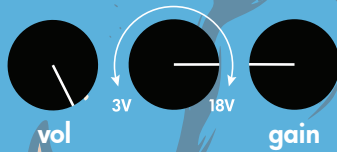

GINA GLEASON

baroness

WALRUSAUDIOEFFECTS

WALRUSAUDIO

WALRUSAUDIO

WALRUSAUDIOEFFECTS