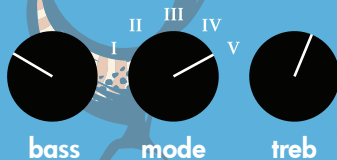

GINA GLEASON

baroness

WALRUSAUDIOEFFECTS

WALRUSAUDIO

WALRUSAUDIO

WALRUSAUDIOEFFECTS