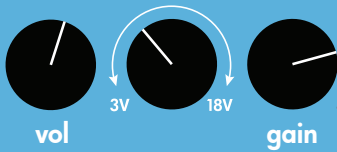

TIM STEWART

lady gaga / thebandknives