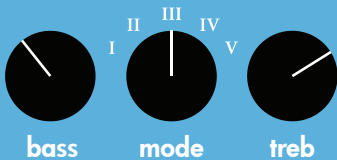

TIM STEWART

lady gaga / thebandknives