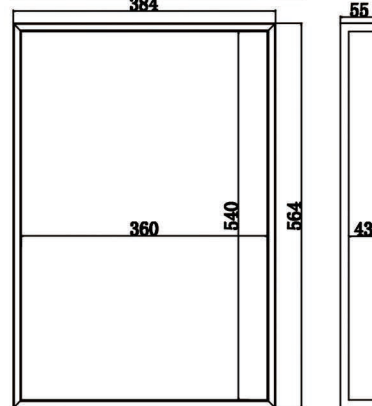

PRODJUSER

CDJ 2000 NXS2 BL

Top View

Side View

Front View

Side View

Back View

Top View