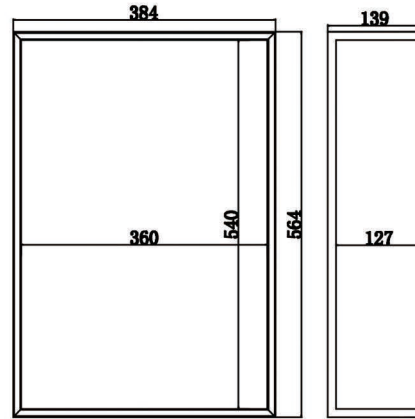

PRODJUSER

CDJ 2000 NXS2 BL

Top View

Side View

Front View

Side View

Back View

Top View