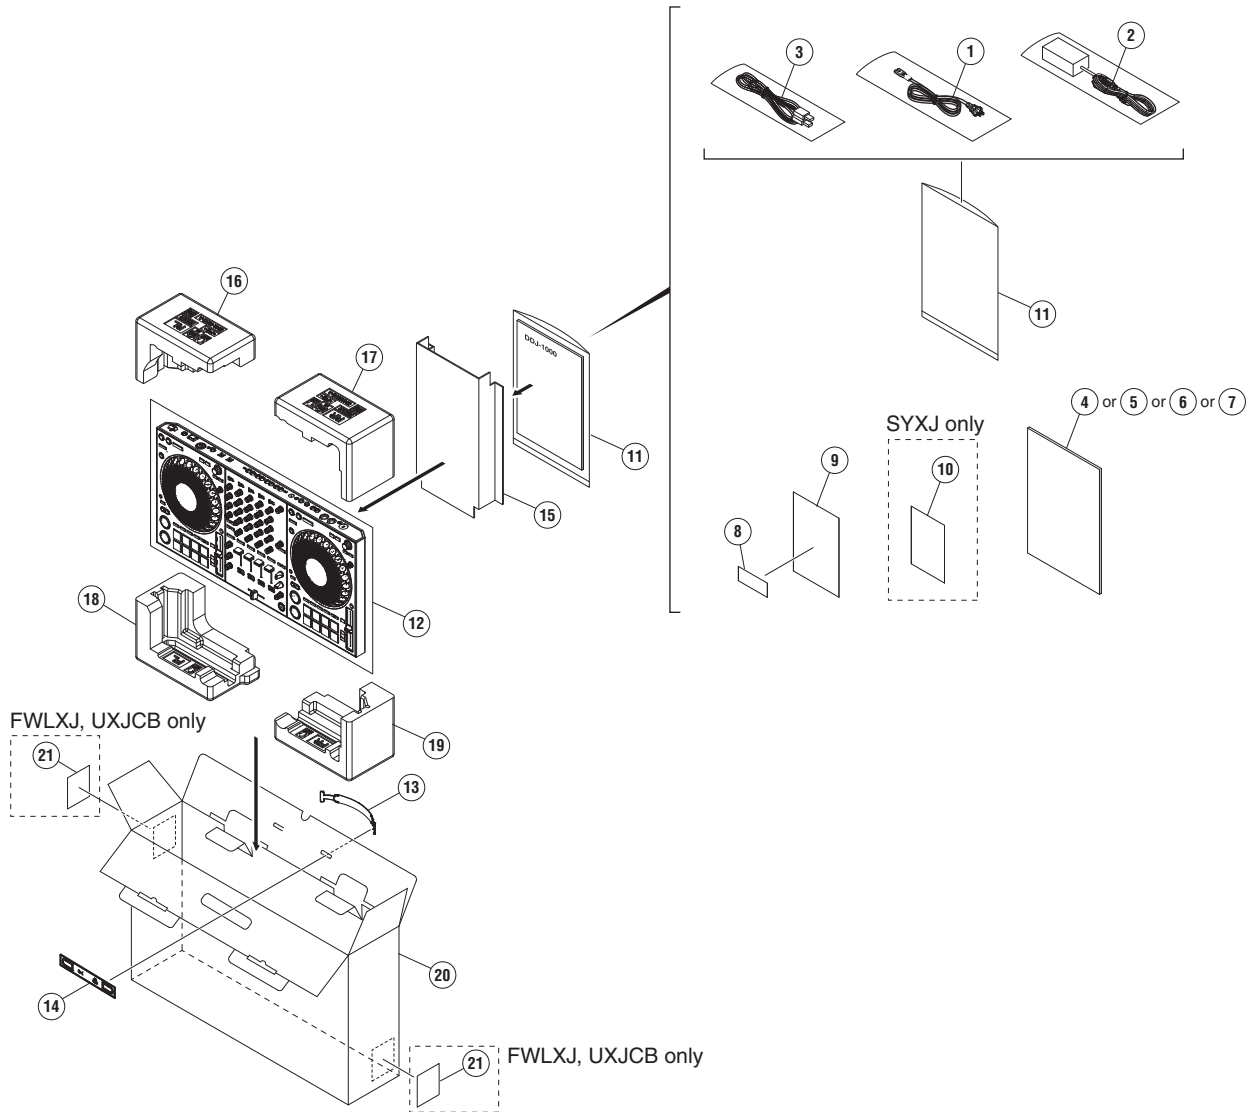

# 9. EXPLODED VIEWS AND PARTS LIST

- NOTES:
- Parts marked by "NSP" are generally unavailable because they are not in our Master Spare Parts List.
  - The  $\triangle$  mark found on some component parts indicates the importance of the safety factor of the part. Therefore, when replacing, be sure to use parts of identical designation.
  - Screws adjacent to  $\nabla$  mark on product are used for disassembly.
  - For the applying amount of lubricants or glue, follow the instructions in this manual. (In the case of no amount instructions, apply as you think it appropriate.)

## 9.1 PACKING SECTION

1 2 3 4

**(1) PACKING SECTION PARTS LIST**

<u>Mark No.</u>	<u>Description</u>	<u>Part No.</u>	<u>Mark No.</u>	<u>Description</u>	<u>Part No.</u>
⚠ 1	Power Cord	See Contrast table (2)	NSP 8	License key label	See Contrast table (2)
⚠ 2	AC Adapter	DWR1577 or DWR1574	NSP 9	Leaflet	See Contrast table (2)
3	USB Cable	DDE1128	NSP 10	Warranty	See Contrast table (2)
4	Operating Instructions (Quick Start Guide)	See Contrast table (2)	NSP 11	Polyethylene Bag	AHG7117
			12	Mirror Mat (1200*1000)	DHL1169
5	Operating Instructions (Quick Start Guide)	See Contrast table (2)	13	Handle	DEC3783
6	Operating Instructions (Quick Start Guide)	See Contrast table (2)	14	Spacer	DEC3784
7	Operating Instructions (Quick Start Guide)	See Contrast table (2)	15	Partition	DHC1101
			16	Packing Pad	DHA1972
			17	Packing Pad	DHA1973
			18	Packing Pad	DHA1974
			19	Packing Pad	DHA1975
			20	Packing Case	See Contrast table (2)
			21	Label	See Contrast table (2)

\*DXA2392 and DRM1435 are bundled in substitution for these parts in a first limited model.

90

DDJ-1000SRT

1 2 3 4