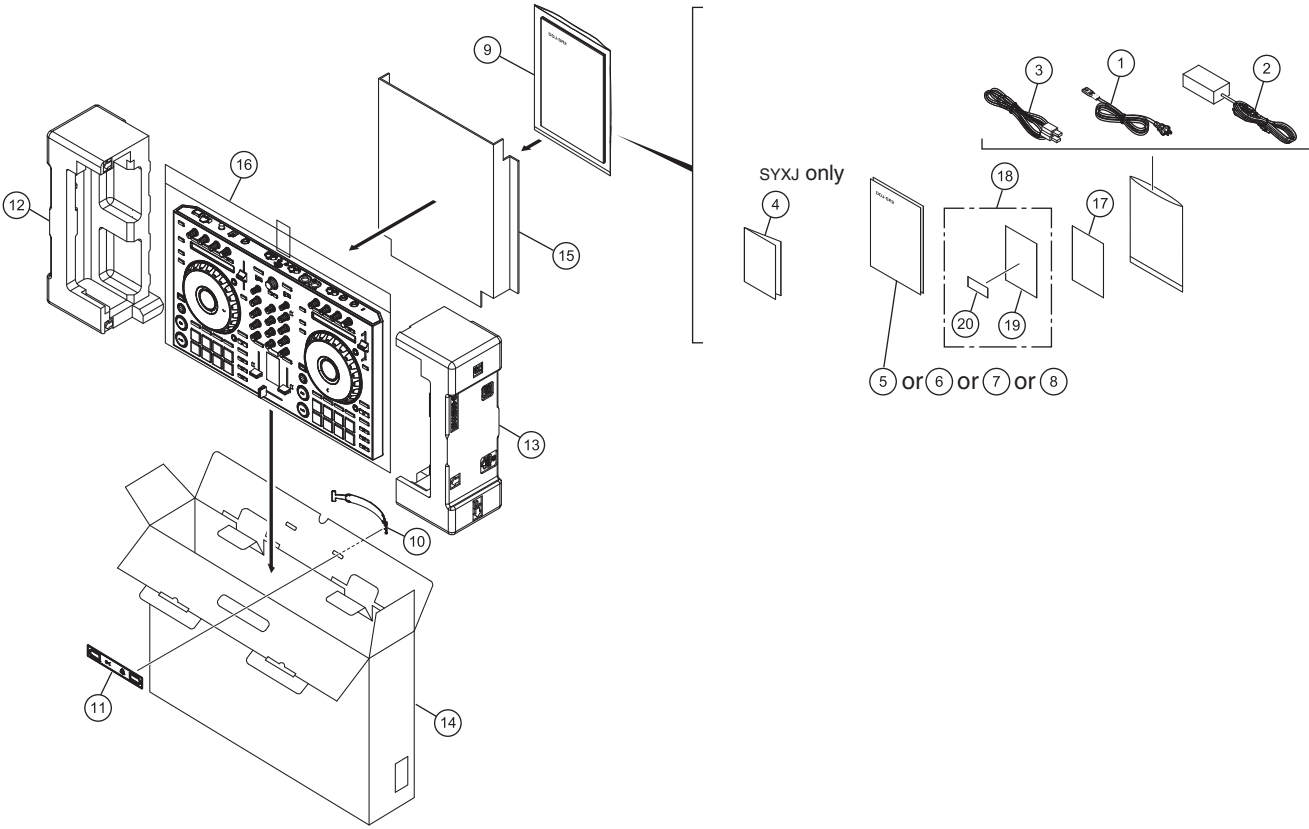

# 9. EXPLODED VIEWS AND PARTS LIST

NOTES: ● Parts marked by "NSP" are generally unavailable because they are not in our Master Spare Parts List.

- The  $\triangle$  mark found on some component parts indicates the importance of the safety factor of the part. Therefore, when replacing, be sure to use parts of identical designation.
- Screws adjacent to  $\nabla$  mark on product are used for disassembly.
- For the applying amount of lubricants or glue, follow the instructions in this manual. (In the case of no amount instructions, apply as you think it appropriate.)

## 9.1 PACKING SECTION

**(1) PACKING SECTION PARTS LIST**

<u>Mark No.</u>	<u>Description</u>	<u>Part No.</u>	<u>Mark No.</u>	<u>Description</u>	<u>Part No.</u>
⚠	1 Power Cord	See Contrast table (2)	NSP 9	Polyethylene Bag	AHG7117
⚠	2 AC Adapter	See Contrast table (2)	10	Handle	DEC3709
	3 USB Cable	DDE1128	11	Spacer	DEC3710
NSP	4 Warranty	See Contrast table (2)	12	Packing Pad	DHA1955
	5 Operating Instructions (Quick Start Guide)	See Contrast table (2)	13	Packing Pad	DHA1956
	6 Operating Instructions (Quick Start Guide)	See Contrast table (2)	14	Packing Case	See Contrast table (2)
	7 Operating Instructions (Quick Start Guide)	See Contrast table (2)	15	Partition	DHC1095
	8 Operating Instructions (Quick Start Guide)	See Contrast table (2)	16	Packing Sheet	RHC1023
			NSP 17	Leaflet	See Contrast table (2)
			NSP 18	Serato DJ EXPANSION PACK VOUCHER	DEA1067
			NSP 19	Leaflet	DRM1421
			NSP 20	Voucher Code Label Assy	DXA2343