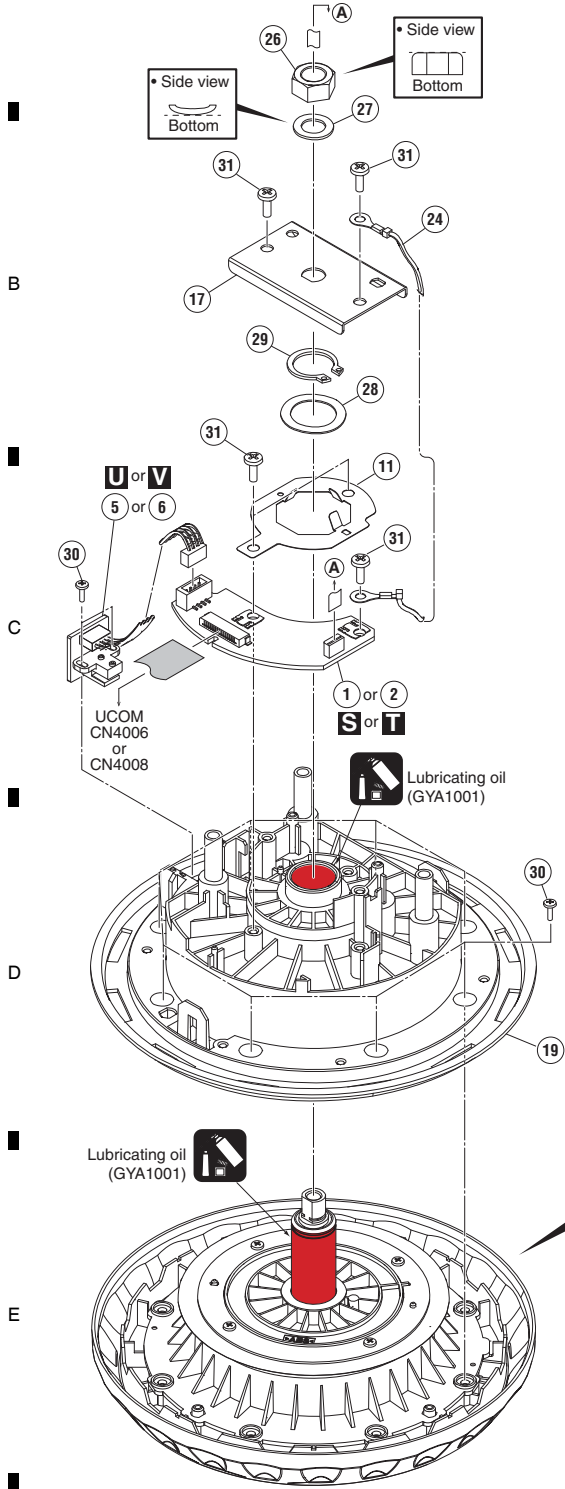

9.7 JOG DIAL SECTION

1

2

3

4

A • Bottom view

• Top view

1

2

3

4

JOG DIAL SECTION PARTS LIST

<u>Mark No.</u>	<u>Description</u>	<u>Part No.</u>	
1	JOGT1 Assy	DWX4043	
2	JOGT2 Assy	DWX4044	A
3	JLED1 Assy	DWX4041	
4	JLED2 Assy	DWX4042	
5	JOG1 Assy	DWX4064	
6	JOG2 Assy	DWX4065	
7	FFC/6P	DDD1690	
8	Plate	DAH3167	
9	Window/JOG	DAH3003	
10	Window	DAH3004	
11	Leaf Spring/1	DBK1383	B
12	Leaf Spring/2	DBK1384	
13	Slit/JOG	DEC3515	
14	Gasket/JOG	DEC3562	
15	Diffuser/LED	DEC3575	
16	DS Tape/JOG	DEH1058	
17	Stay/LED	DNH3167	
18	Bracket/SLT	DNH3168	
19	Holder	DNK6741	
20	JOG Dial	DNK6709	C
21	JOG Dial/IN	DNK6373	
22	Holder/LED	DNK6374	
23	Spacer/LED	DNK6375	
24	Earth Lead Unit	DE005VC0	
25	•••••		
26	Nut	NA80FTC	
27	Spring Washer	WN80FTC	
28	Washer	WA154D225D050	
29	Washer	YC150FAC	D
30	Screw	BPZ20P060FTC	
31	Screw	BPZ30P080FNI	