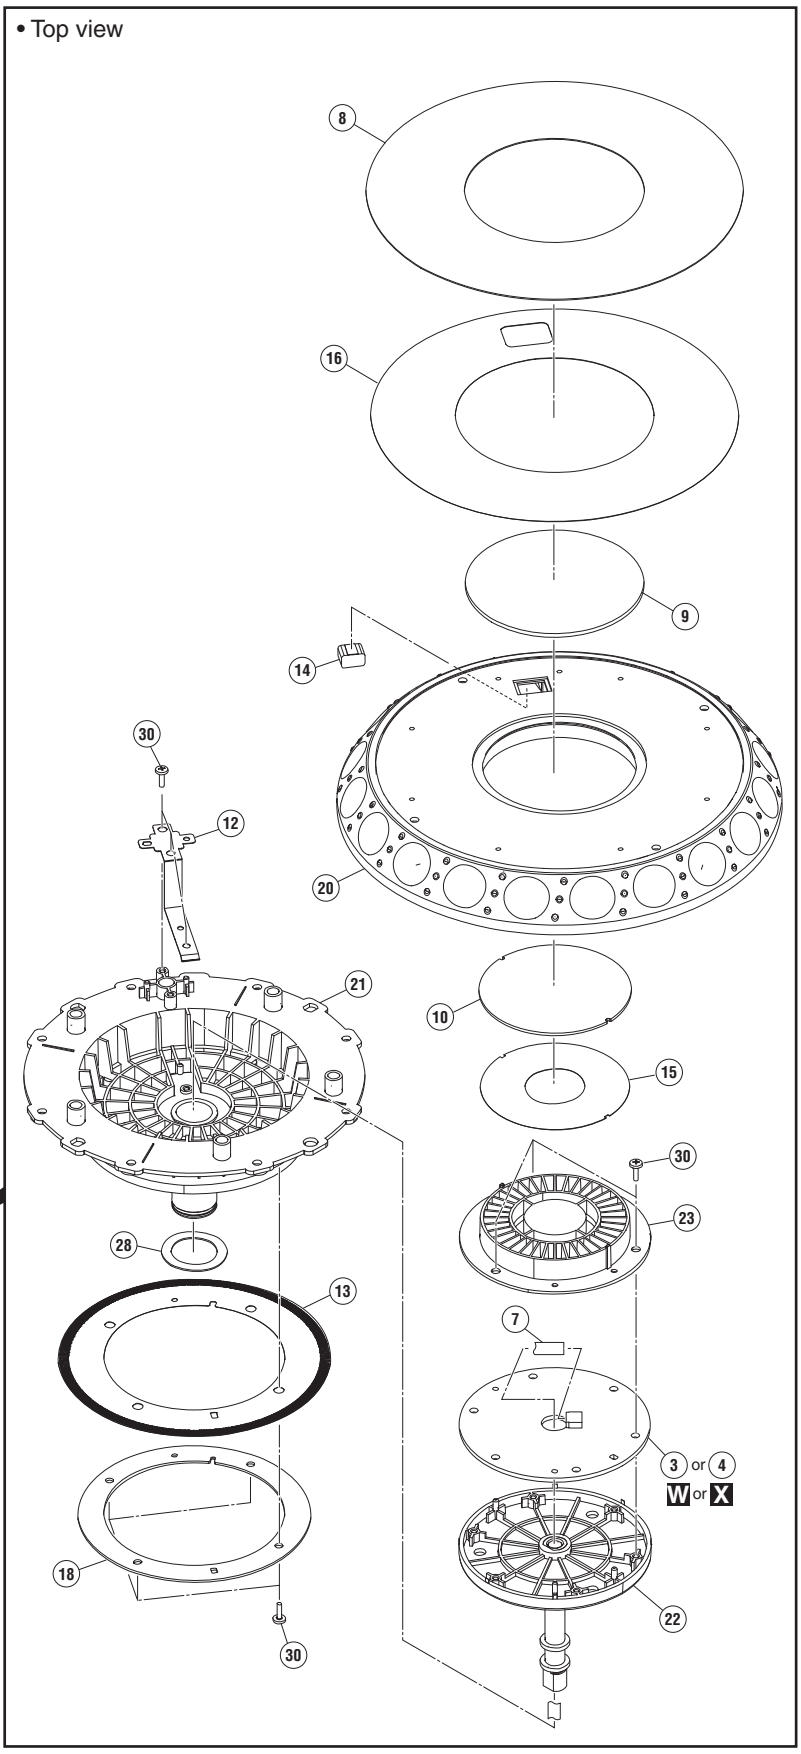

9.7 JOG DIAL SECTION

1

2

3

4

A • Bottom view

• Top view

1

2

3

4

JOG DIAL SECTION PARTS LIST

<u>Mark No.</u>	<u>Description</u>	<u>Part No.</u>	
1	JOGT1 Assy	DWX4043	
2	JOGT2 Assy	DWX4044	A
3	JLED1 Assy	DWX4041	
4	JLED2 Assy	DWX4042	
5	JOG1 Assy	DWX4064	
6	JOG2 Assy	DWX4065	
7	FFC/6P	DDD1690	
8	Plate	DAH3167	
9	Window/JOG	DAH3003	
10	Window	DAH3004	
11	Leaf Spring/1	DBK1383	B
12	Leaf Spring/2	DBK1384	
13	Slit/JOG	DEC3515	
14	Gasket/JOG	DEC3562	
15	Diffuser/LED	DEC3575	
16	DS Tape/JOG	DEH1058	
17	Stay/LED	DNH3167	
18	Bracket/SLT	DNH3168	
19	Holder	DNK6741	
20	JOG Dial	DNK6709	C
21	JOG Dial/IN	DNK6373	
22	Holder/LED	DNK6374	
23	Spacer/LED	DNK6375	
24	Earth Lead Unit	DE005VC0	
25	•••••		
26	Nut	NA80FTC	
27	Spring Washer	WN80FTC	
28	Washer	WA154D225D050	
29	Washer	YC150FAC	D
30	Screw	BPZ20P060FTC	
31	Screw	BPZ30P080FNI	