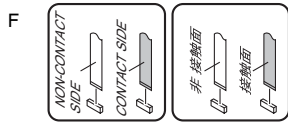

9.7 JOG DIAL SECTION

1

2

3

4

A • Bottom view

• Top view

1

2

3

4

JOG DIAL SECTION PARTS LIST

<u>Mark No.</u>	<u>Description</u>	<u>Part No.</u>	
1	JOGT1 Assy	DWX4043	
2	JOGT2 Assy	DWX4044	A
3	JLED1 Assy	DWX4041	
4	JLED2 Assy	DWX4042	
5	JOG1 Assy	DWX4064	
6	JOG2 Assy	DWX4065	
7	FFC/6P	DDD1690	
8	Plate	DAH3167	
9	Window/JOG	DAH3003	
10	Window	DAH3004	
11	Leaf Spring/1	DBK1383	B
12	Leaf Spring/2	DBK1384	
13	Slit/JOG	DEC3515	
14	Gasket/JOG	DEC3562	
15	Diffuser/LED	DEC3575	
16	DS Tape/JOG	DEH1058	
17	Stay/LED	DNH3167	
18	Bracket/SLT	DNH3168	
19	Holder	DNK6741	
20	JOG Dial	DNK6709	C
21	JOG Dial/IN	DNK6373	
22	Holder/LED	DNK6374	
23	Spacer/LED	DNK6375	
24	Earth Lead Unit	DE005VC0	
25	•••••		
26	Nut	NA80FTC	
27	Spring Washer	WN80FTC	
28	Washer	WA154D225D050	
29	Washer	YC150FAC	D
30	Screw	BPZ20P060FTC	
31	Screw	BPZ30P080FNI	