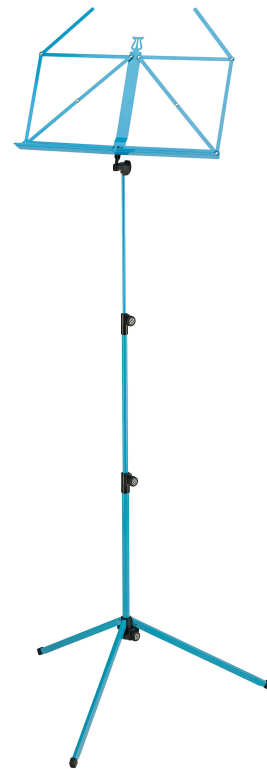

## Music stand

### Product variant

10010-000-33 - ocean blue

### Data

<b>Height</b>	from 625 to 1,240 mm
<b>Leg construction</b>	U-profile legs snap into socket
<b>Material</b>	steel
<b>Music desk</b>	traditionally foldable
<b>Music desk dimensions</b>	435 x 215 mm
<b>Product Category</b>	Baseline
<b>Rod combination</b>	3-piece folding design
<b>Size when folded</b>	490 mm
<b>Special features</b>	different colors available
<b>Type</b>	ocean blue
<b>Weight</b>	1.24 kg

K&M's colorful collection of music stands helps to make music fun for kids of all ages. Folding, 3-piece telescopic design.