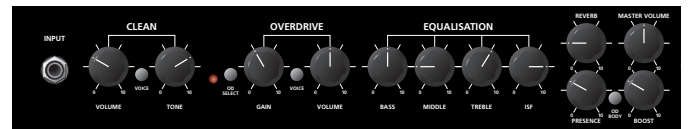

Country Rock

Clean Voice 10, OD Voice 10, OD Body 10