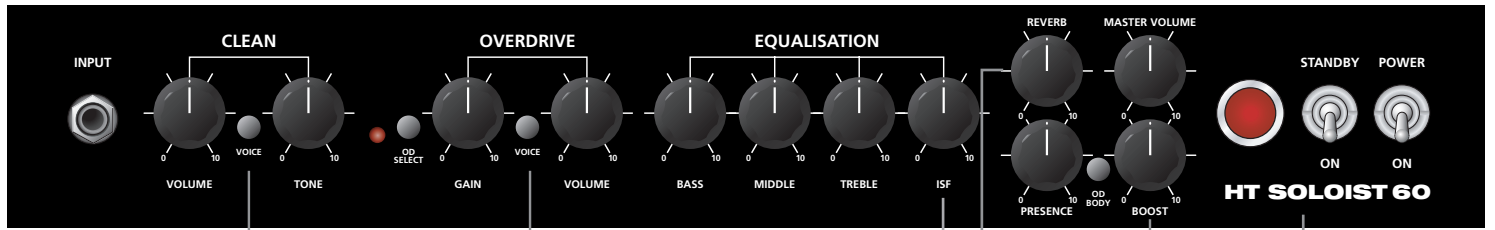

An innovative 60 Watt, 1x12, two channel valve combo, with footswitchable boost, ISF, digital reverb and effects loop.

## Specification

- 60 Watt valve combo
- 2 x ECC83, 2 x EL34
- Two footswitchable channels – boutique clean and high gain overdrive (footswitch included)
- 12" Celestion speaker
- Patent-applied-for Infinite Shape Feature (ISF)
- Footswitchable boost with OD Body switch
- Digital reverb with Dark/Bright switch, emulated output, series effects loop

**Boost**  
 OD Body out – Normal 0-10dB volume boost.  
 OD Body in – 0-10dB volume boost with added mid range on OD channel.

**Footswitch Mode**  
 Switch (on rear panel) '2 channel and boost' or '3 channel operation'.

## 4 way Footswitch

The footswitch enables you to switch between the Clean and Overdrive channels, select the specially voiced Boost and switch the Reverb on or off.

USA to UK in seconds