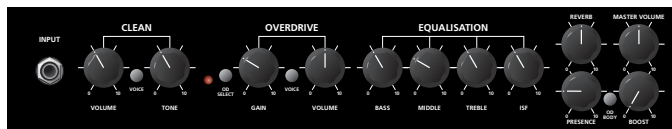

Blues

Clean Voice 10, OD Voice 10, OD Body 10