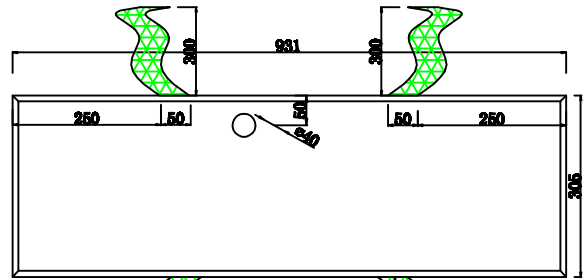

Back View

PENNlock, PENN handle

Side View

Plwood	9 mm
Surface finish	Black fireproof
concave-convex groove	9 mm
M Aluminum	---
corner groove	30mm
double corner groove	---
Ball corner	4
Flat corner	4
90° corner	3 x 8
butterfly Latch	4 PENN
Handle & Q.ty	3 PENN
Foam	need
PLC caster	4
Hinge	---
Bar code 50X100mm:	---

<b>PRODJUSER</b>	<b>Plwood</b>	<b>9mm</b>	<b>Model No.</b>	<b>Design by</b>	<b>Date</b>	<b>2014/03/11</b>
	Dimensions	967x543x200mm	<b>Pioneer DDJ SZ-P</b>	Verification	Version.	V 1
	Shipping Din	962x506x244		Approve by	No.	