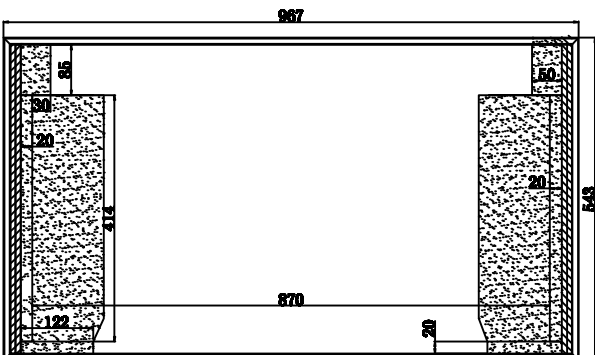

Back View

PENNlock, PENN handle

Side View

Plwood	9 mm
Surface finish	Black fireproof
concave-convex groove	9 mm
M Aluminum	---
corner groove	30mm
double corner groove	---
Ball corner	4
Flat corner	4
90° corner	3 x 8
butterfly Latch	4 PENN
Handle & Q.ty	3 PENN
Foam	need
PLC caster	4
Hinge	---
Bar code 50X100mm:	---

<b>PRODJUSER</b>	<b>Plwood</b>	<b>9mm</b>	<b>Model No.</b>	<b>Design by</b>	<b>Date</b>	<b>2014/03/11</b>
	Dimensions	967x543x200mm	<b>Pioneer DDJ SZ-P</b>	Verification	Version.	V 1
	Shipping Din	962x506x244		Approve by	No.	