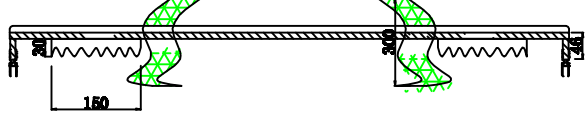

Back View

PENNlock, PENN handle

Side View

Plwood	9 mm
Surface finish	Black fireproof
concave-convex groove	9 mm
M Aluminum	---
corner groove	30mm
double corner groove	---
Ball corner	4
Flat corner	4
90° corner	3 x 8
butterfly Latch	4 PENN
Handle & Q.ty	3 PENN
Foam	need
PLC caster	4
Hinge	---
Bar code 50X100mm:	---

<b>PRODJUSER</b>	<b>Plwood</b>	<b>9mm</b>	<b>Model No.</b>	<b>Design by</b>	<b>Date</b>	<b>2014/03/11</b>
	Dimensions	967x543x200mm	<b>Pioneer DDJ SZ-P</b>	Verification	Version.	V 1
	Shipping Din	962x506x244		Approve by	No.	